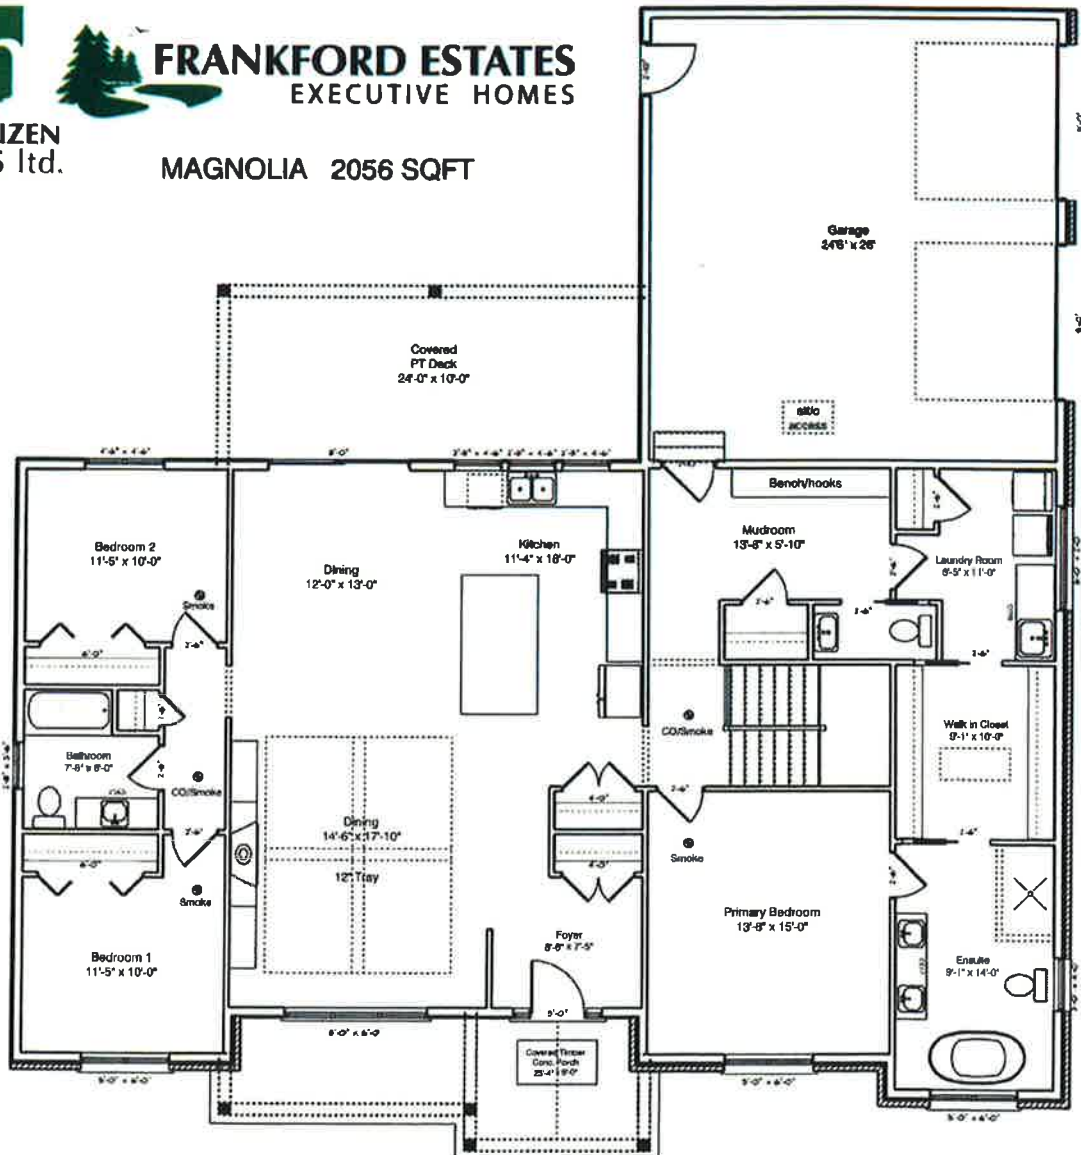

VAN HUIZEN
HOMES Ltd.

FRANKFORD ESTATES
EXECUTIVE HOMES

MAGNOLIA 2056 SQFT

VAN HUIZEN
HOMES Ltd.

FRANKFORD ESTATES
EXECUTIVE HOMES

MAGNOLIA 2056 SQFT