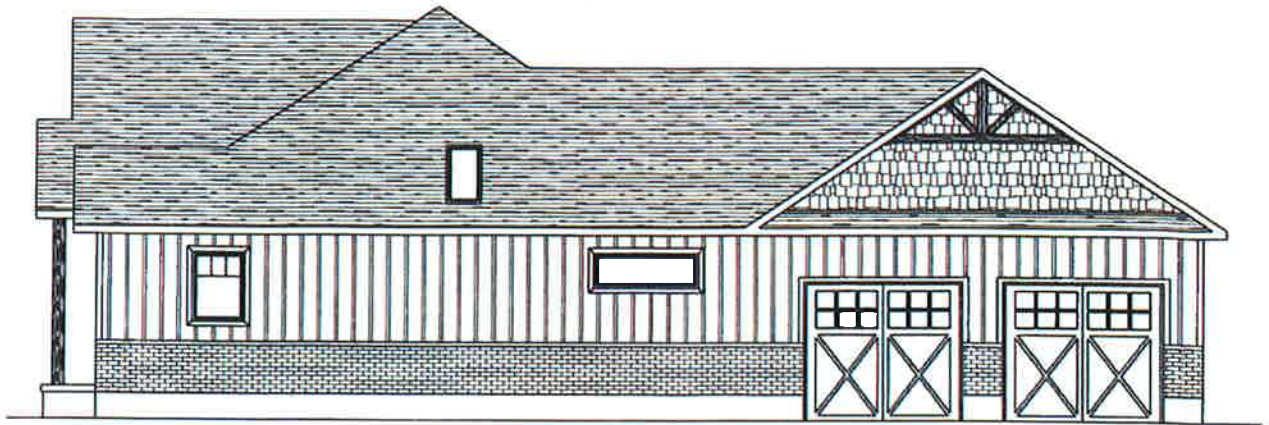

VAN HUIZEN
HOMES Ltd.

FRANKFORD ESTATES
EXECUTIVE HOMES

MAGNOLIA 2056 SQFT

VAN HUIZEN
HOMES Ltd.

FRANKFORD ESTATES
EXECUTIVE HOMES

MAGNOLIA 2056 SQFT