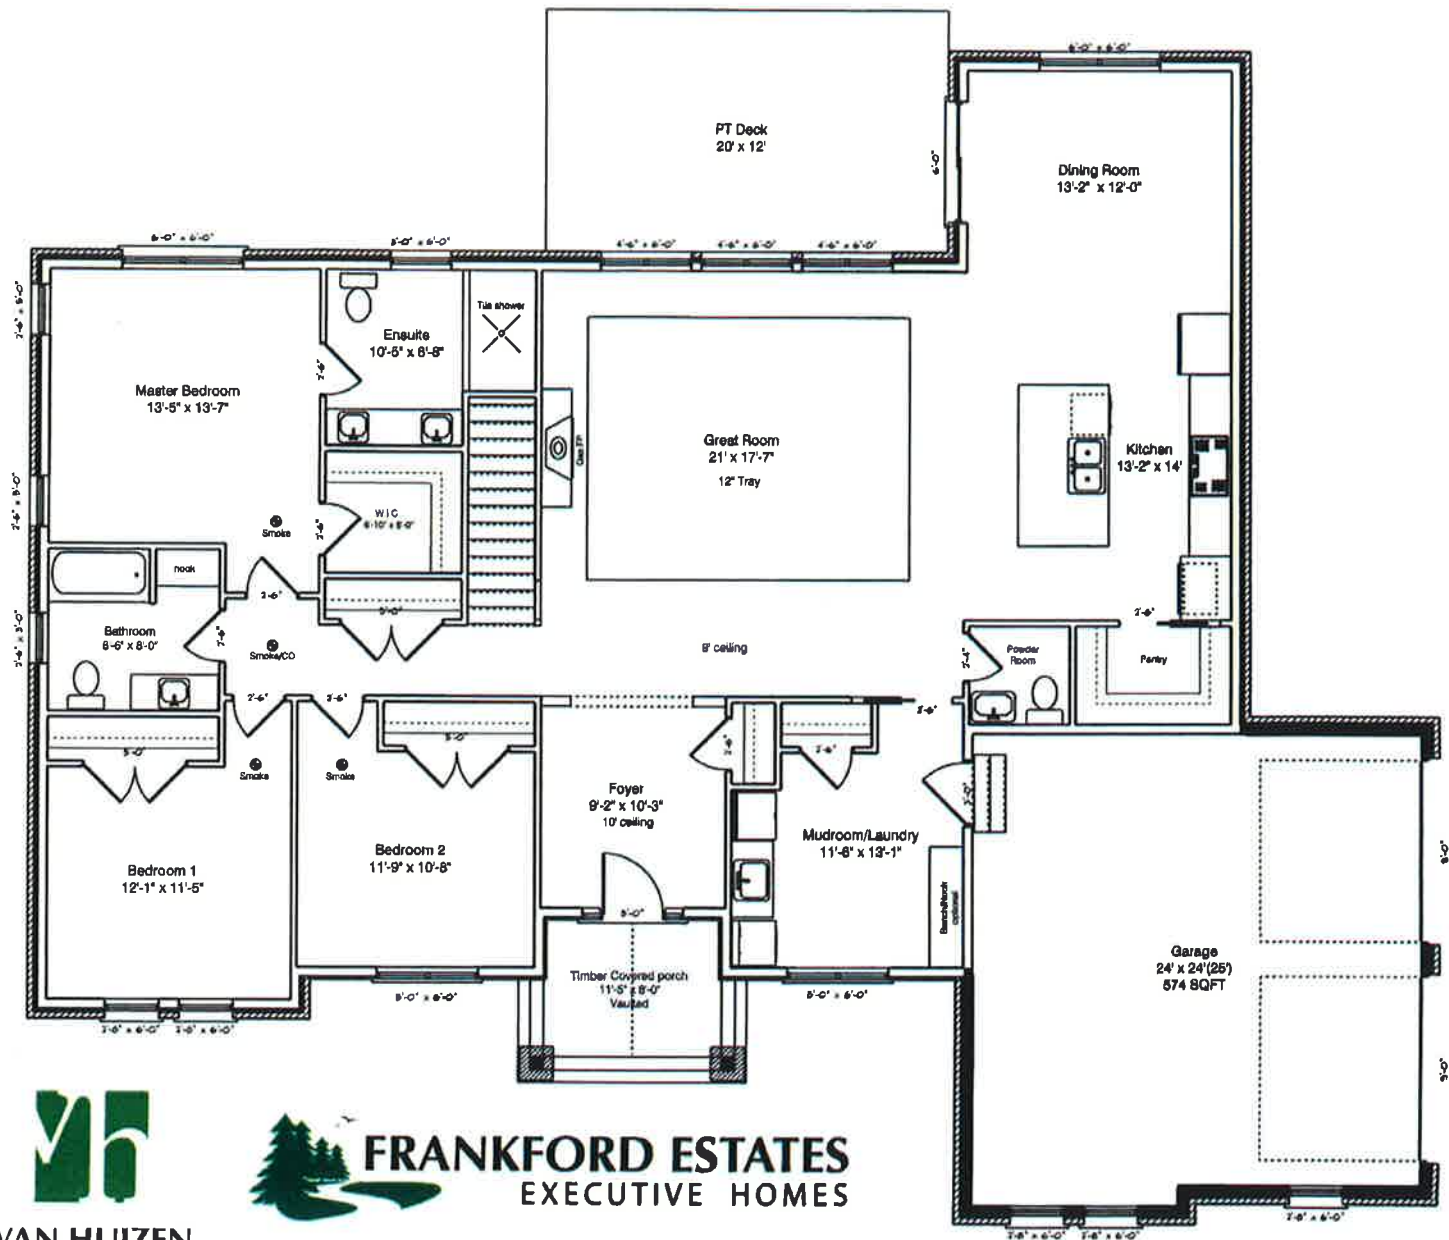

FRANKFORD ESTATES
EXECUTIVE HOMES

HARMONY 2168 SQFT

VAN HUIZEN
HOMES Ltd.

VAN HUIZEN
 HOMES Ltd.

FRANKFORD ESTATES
 EXECUTIVE HOMES

HARMONY 2168 SQFT