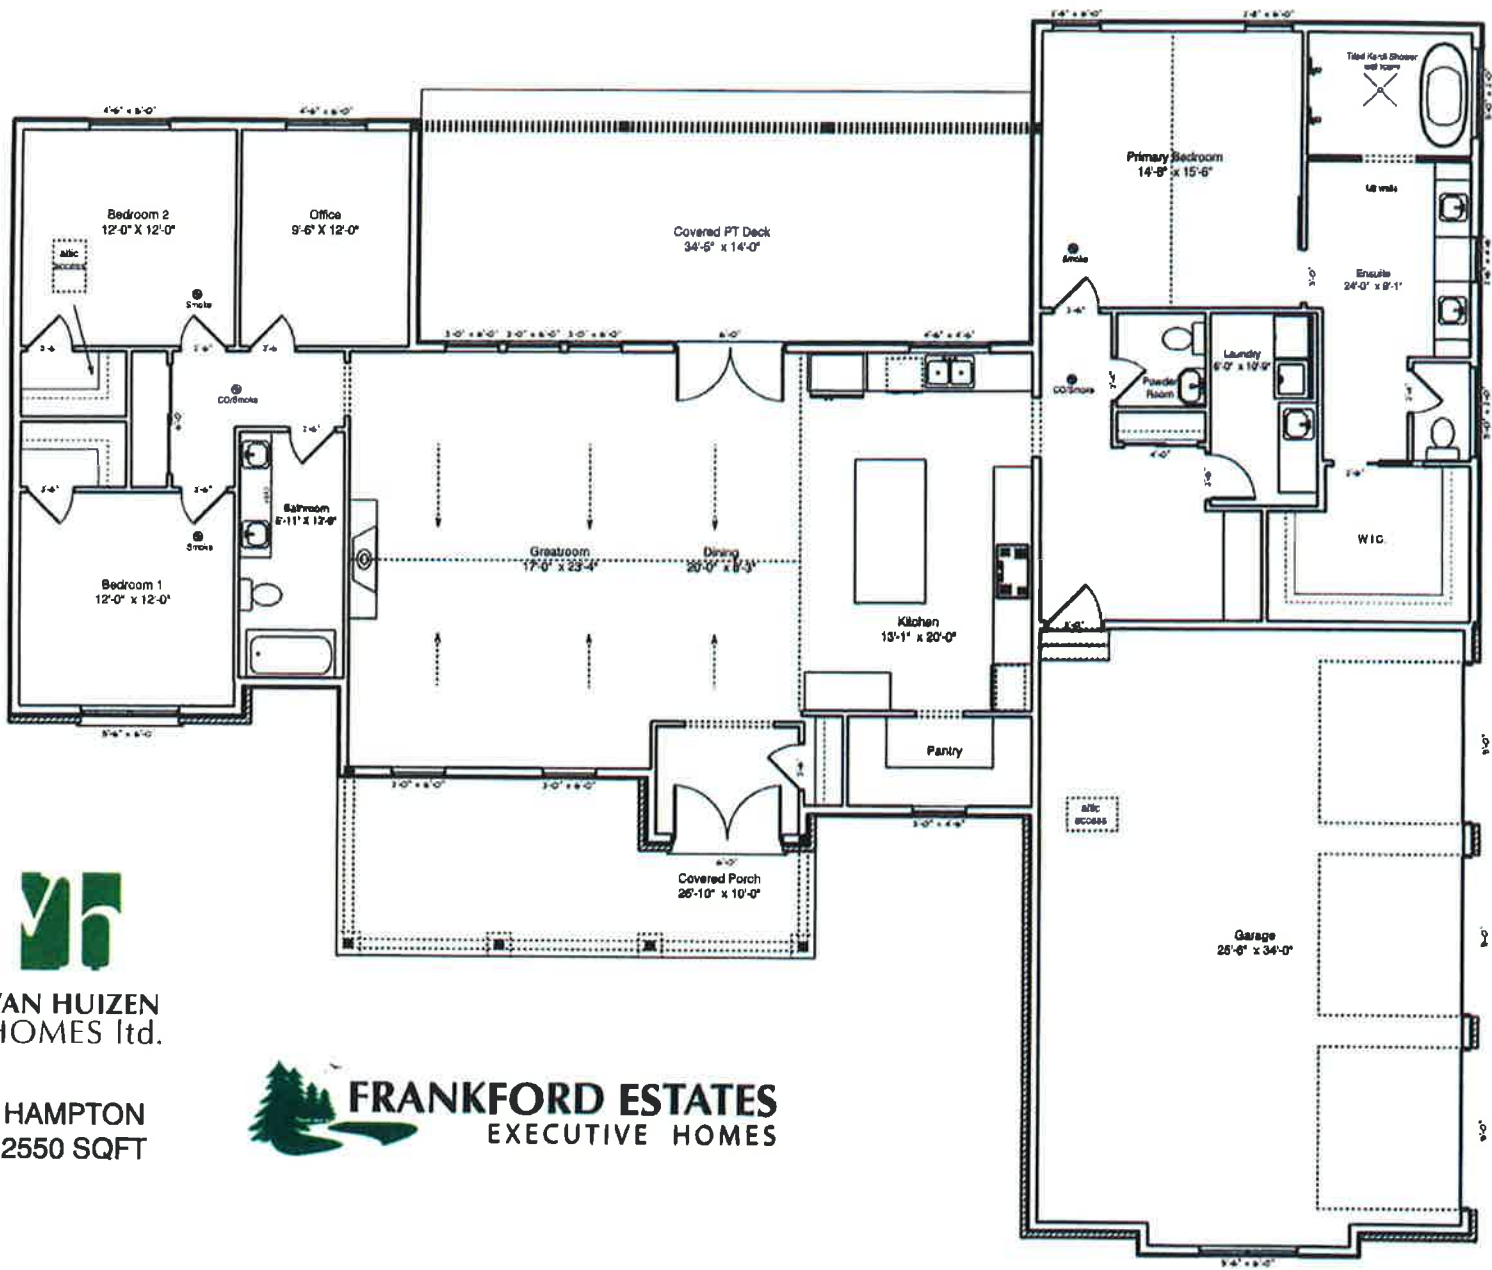

VAN HUIZEN  
HOMES Ltd.

HAMPTON  
2550 SQFT

FRANKFORD ESTATES  
EXECUTIVE HOMES

VAN HUIZEN  
HOMES Ltd.

HAMPTON  
2550 SQFT

FRANKFORD ESTATES  
EXECUTIVE HOMES